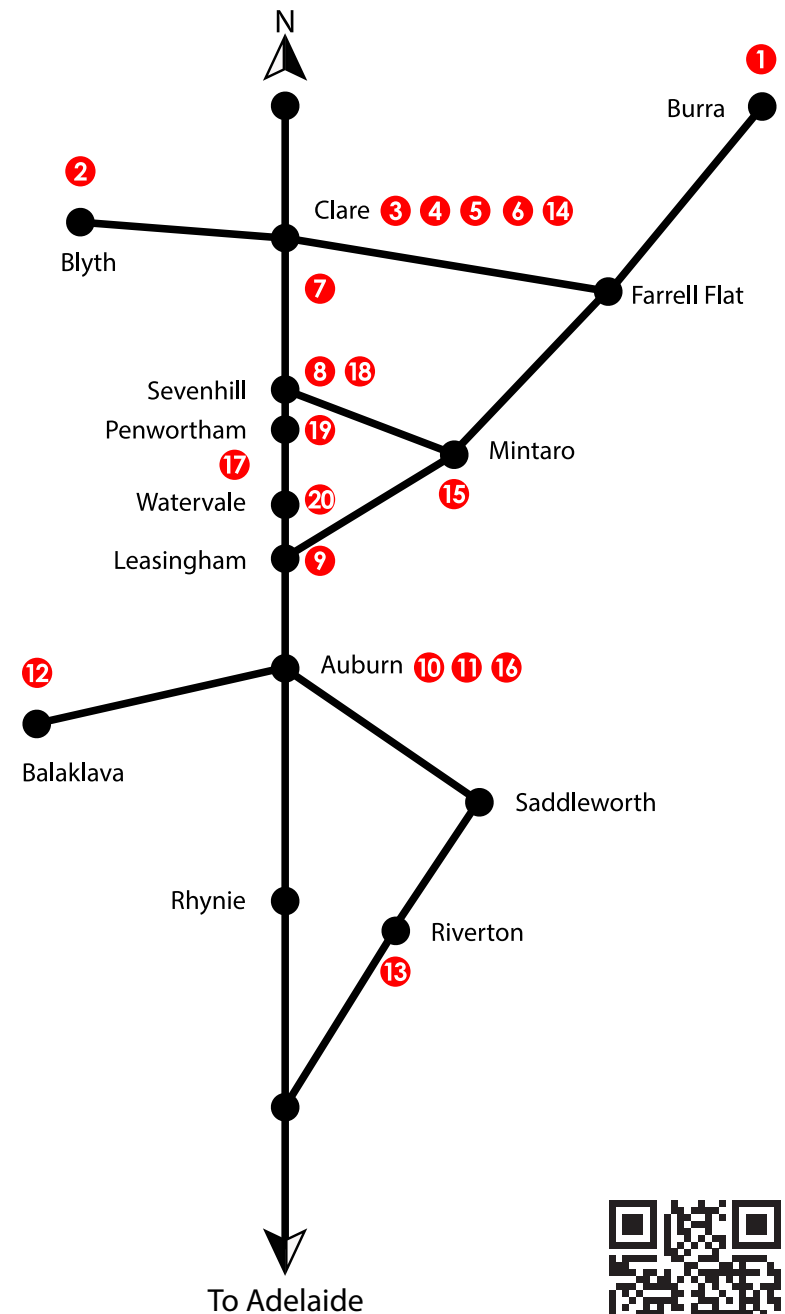

9 Vine Art Studio & Gallery 289 Blocks Road Leasingham 0418 346 836 www.vineartstudio.com 11am-4.30pm Wed - Sat

10 Art @ Auburn 8 Mill St Clare 0497 179 782 artatauburn.com.au 10am-4pm Fri - Mon

11 Linhay Gallery 13 Main North Road Auburn 8242 2228 linhaygallery.com.au 9.30am-4pm Fri - Mon

12 Balaklava Courthouse Gallery 6 Edith Terrace Balaklava 8862 1688 2-4pm Thurs, Fri & Sun

13 Riverton Light Gallery Robert Hannaford & Alison Mitchell 0405 289 911 54 Torrens Road, Riverton rivertonlightgallery.com.au Sunday 11 - 3pm

14 The Art House 8 Mill Street Clare Call Clare Council for Details 8842 6400

15 Irongate Art Gallery Lavoro d'amore King Street Mintaro jeniimac.com.au 10am - 4.30pm

16 Nona Burden Studio 8 North Street, Auburn 0409 674 202 By appointment only

17 The Journey Studio 32 Seven Sisters East Road Spring Gully 0433 205 661 thejourneystudio.com.au Art Group and Workshops Mon 10am - 12pm Wed 6pm - 8pm

18 The Art Gallery at Pikes Polish Hill River Road Sevenhill 8843 4370 pikeswines.com.au 10am-4pm Daily

19 Sue Barlow Jewellery 4 Duke Road, Penwortham South Australia 5453 suebarlow.com.au/ Saturday, Sunday and Public Holidays 11am -4pm

Venues exhibiting local artwork

20 Watervale General Store Main North Road, Watervale 88430297 8am - 5pm (1pm weekends)

CLARE VALLEY ART TRAIL

For more information visit www.vapaa.org.au